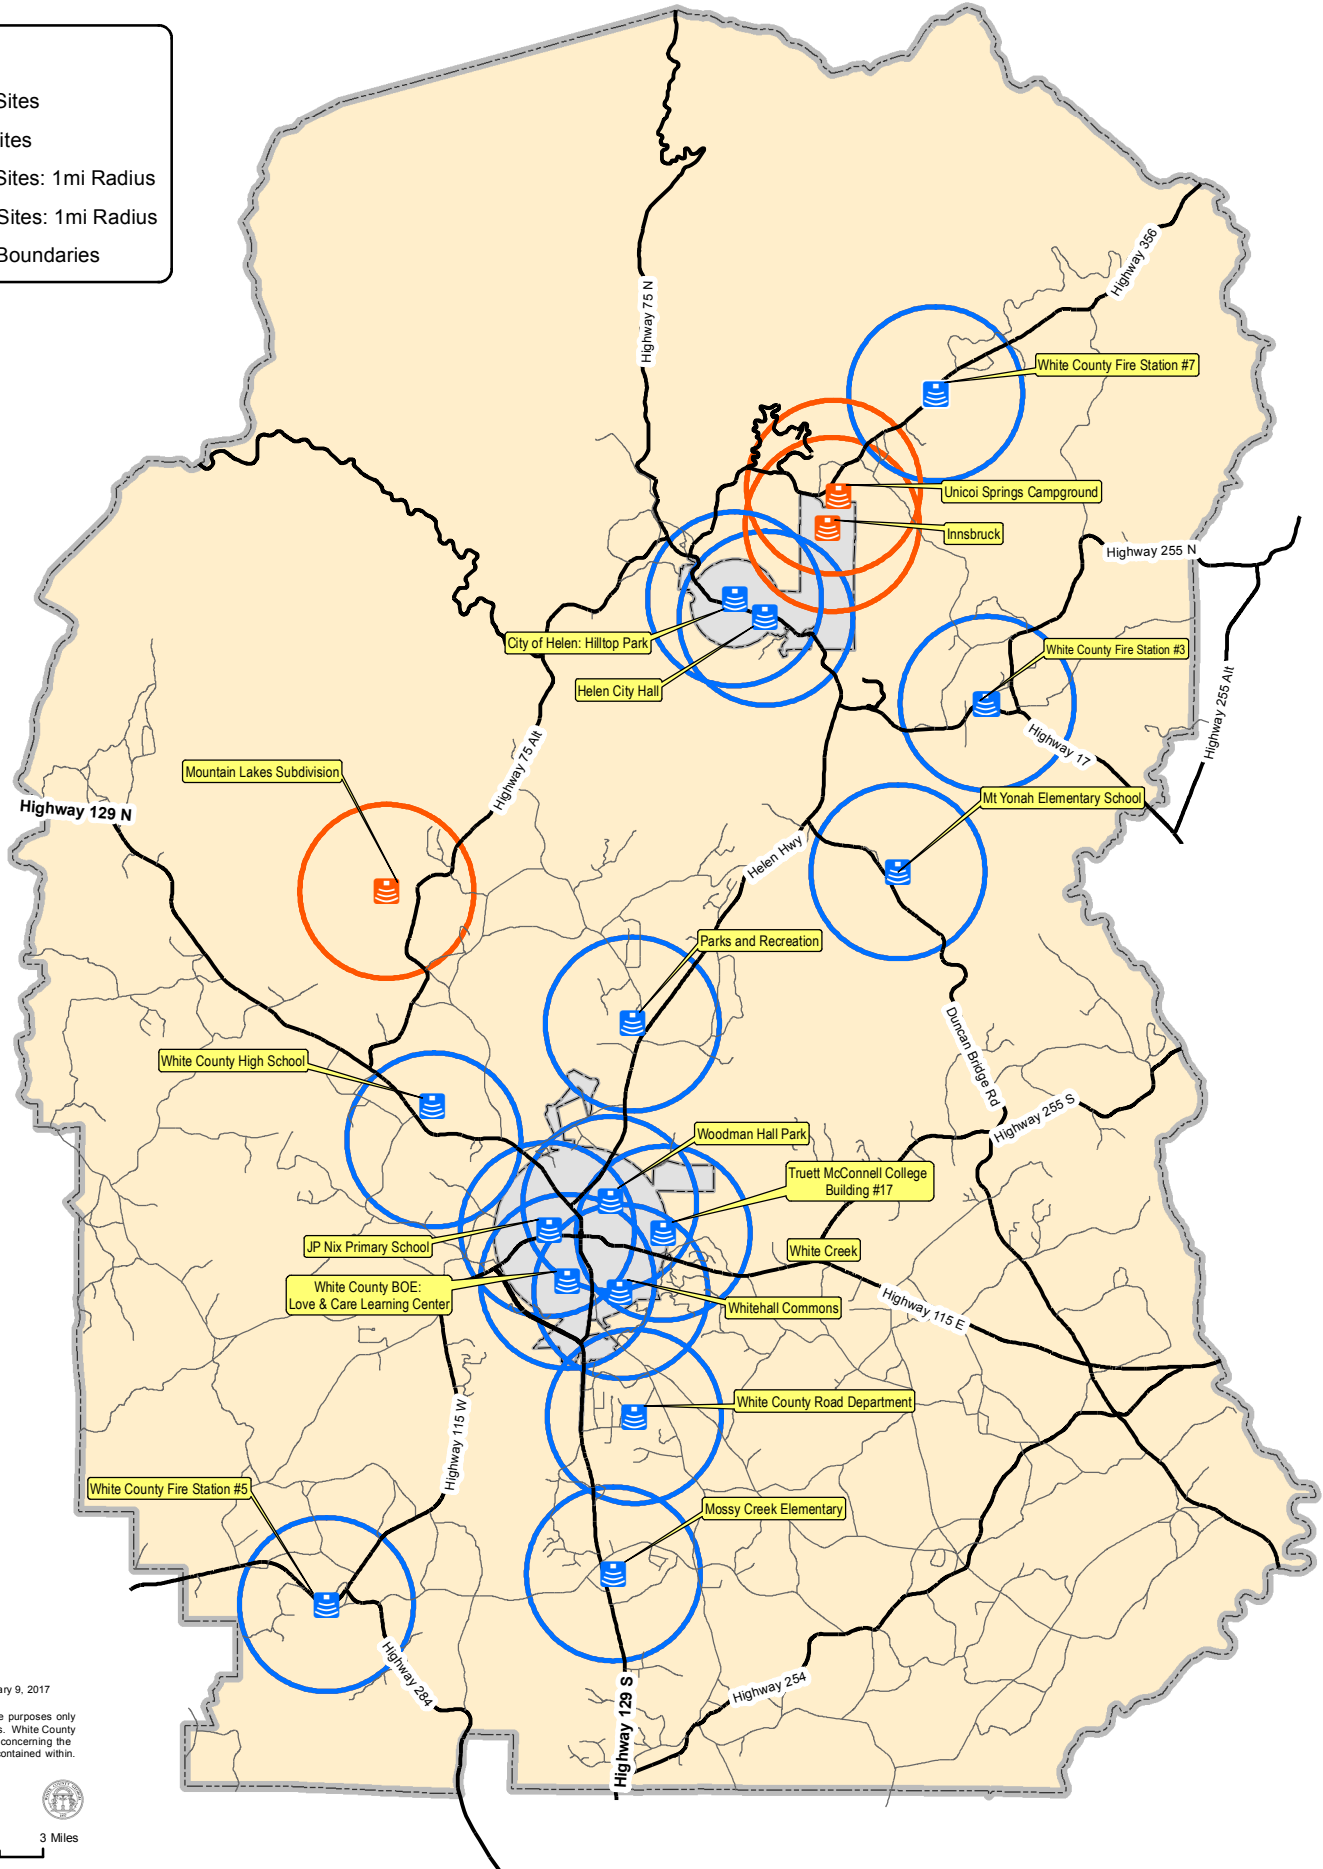

White County, Georgia Hazard Mitigation Plan: Existing Siren Locations

Legend

- Private Siren Sites
- Public Siren Sites
- Private Siren Sites: 1mi Radius
- Public Sirens Sites: 1mi Radius
- Jurisdictional Boundaries

Prepared by White County GIS: January 9, 2017

0 1 2 3 Miles